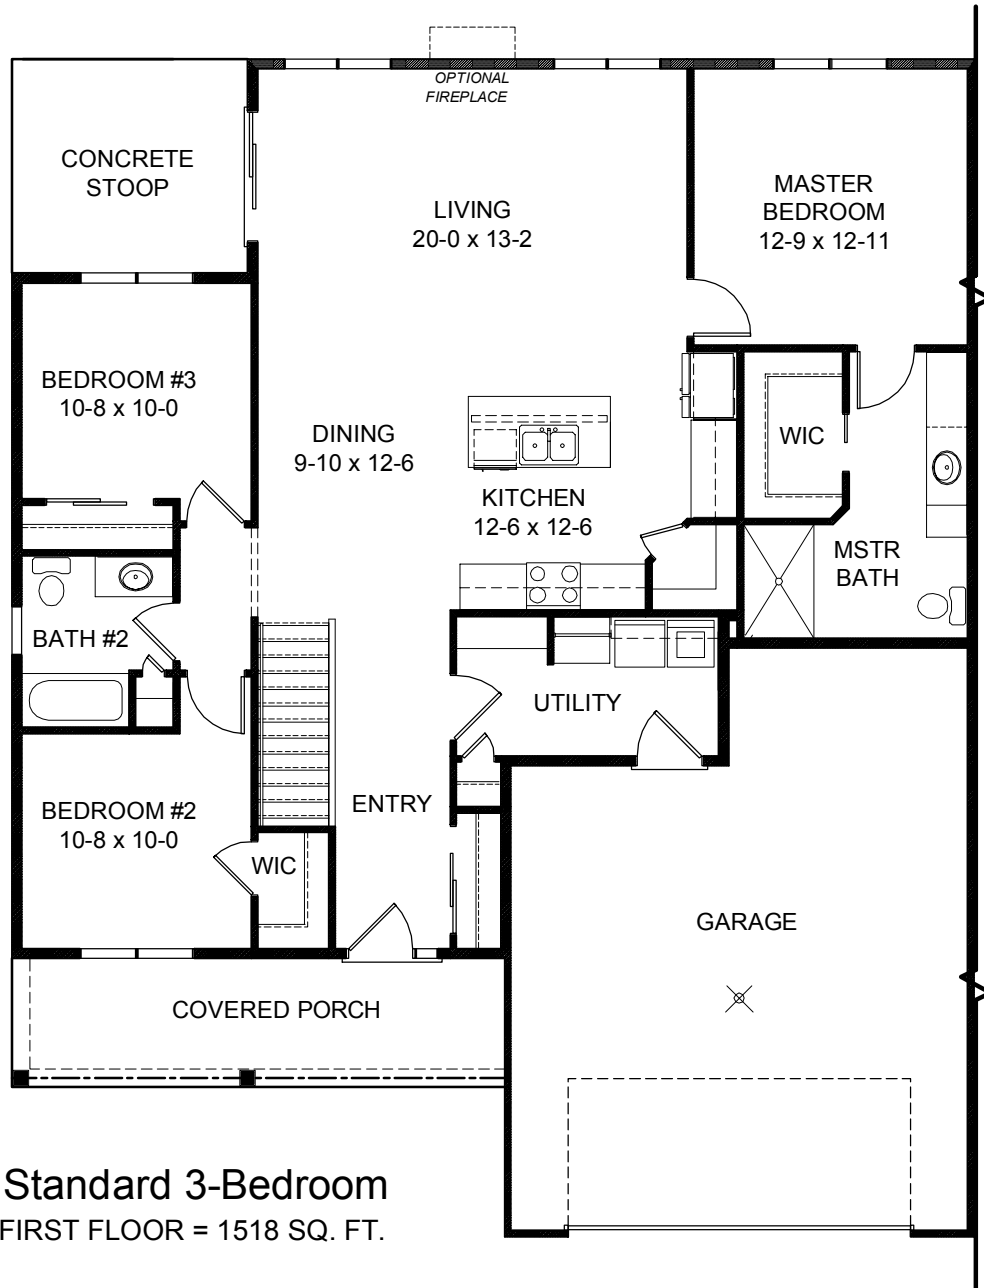

The

Ashton

...another example of exceptional craftsmanship and timeless design

Standard 3-Bedroom
FIRST FLOOR = 1518 SQ. FT.

Plans, room sizes, exteriors
as shown subject to change

Rev. 2019-0709

920-526-3600
www.hillcrestbuilders.com