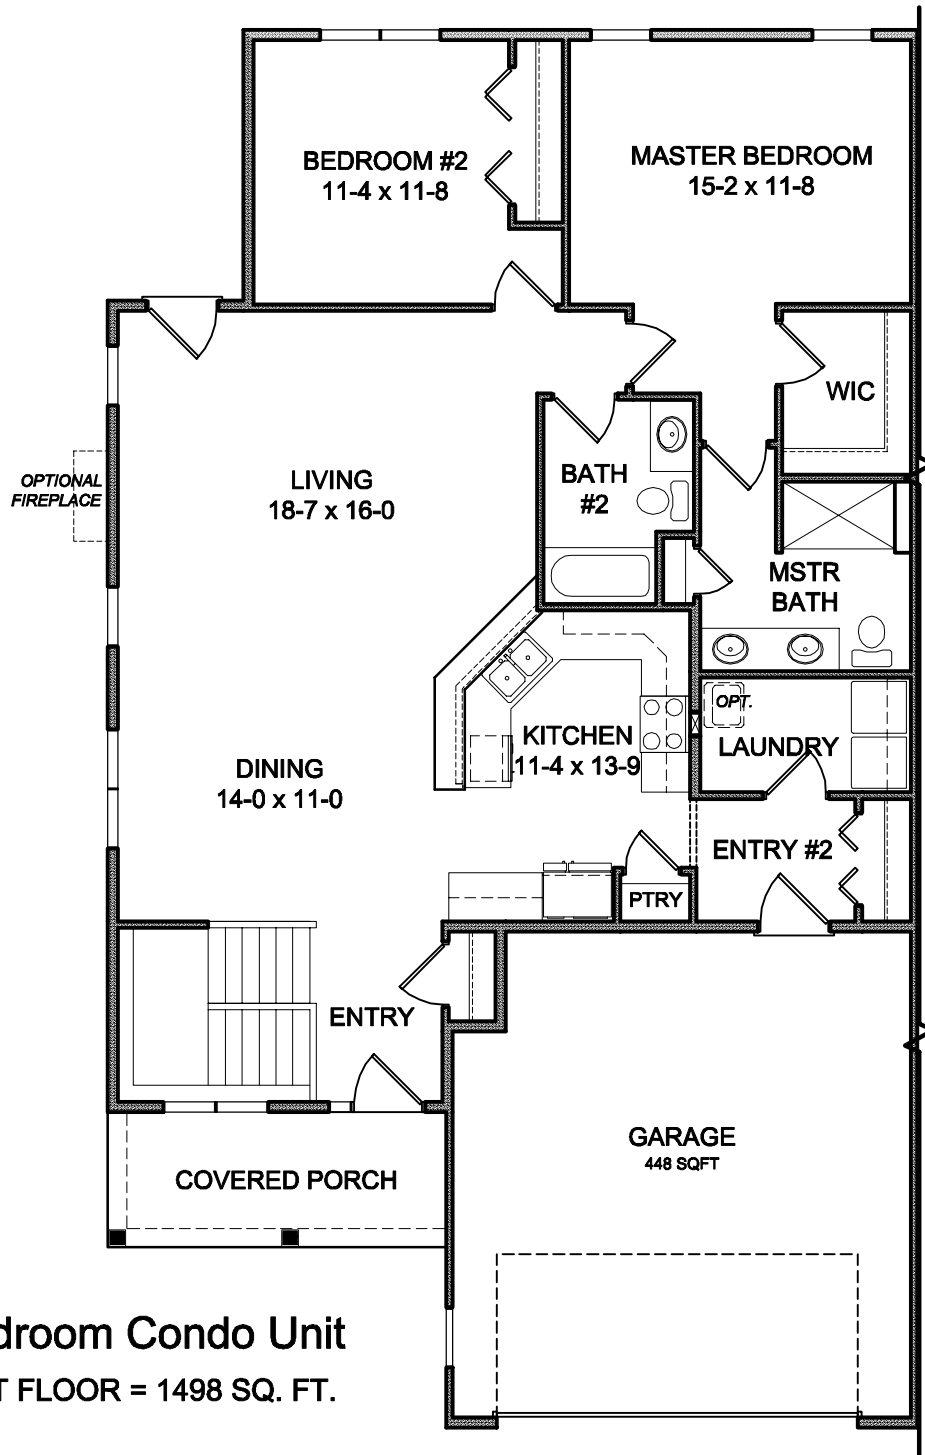

The *Aster*

...another example of exceptional craftsmanship and timeless design

2-Bedroom Condo Unit
FIRST FLOOR = 1498 SQ. FT.

Plans, room sizes, exteriors
as shown subject to change
Rev. 2019-0709

920-526-3600
www.hillcrestbuilders.com