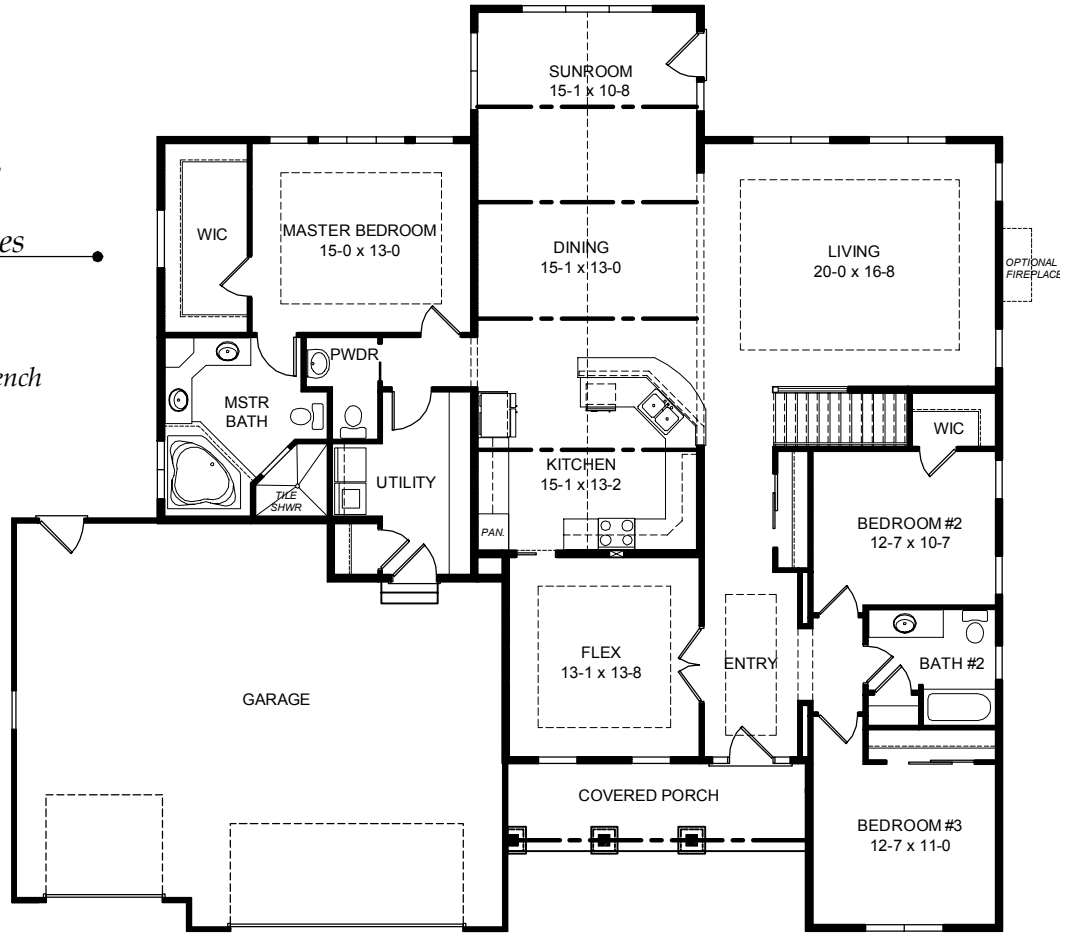

The

C

oventry II •

...another example of exceptional craftsmanship and timeless design

Special Features

- 9' 1st floor ceiling
- Oversized windows
- Split Bedroom Plan
- First floor Laundry w/ bench
- 3-Car Garage
- 2450 Total Sq. Ft.

O.A. Size 68-0 x 63-6

Plans, room sizes, exteriors as shown subject to change

© COPY RIGHT HILLCREST BUILDERS 2016

920-526-3600
www.hillcrestbuilders.com