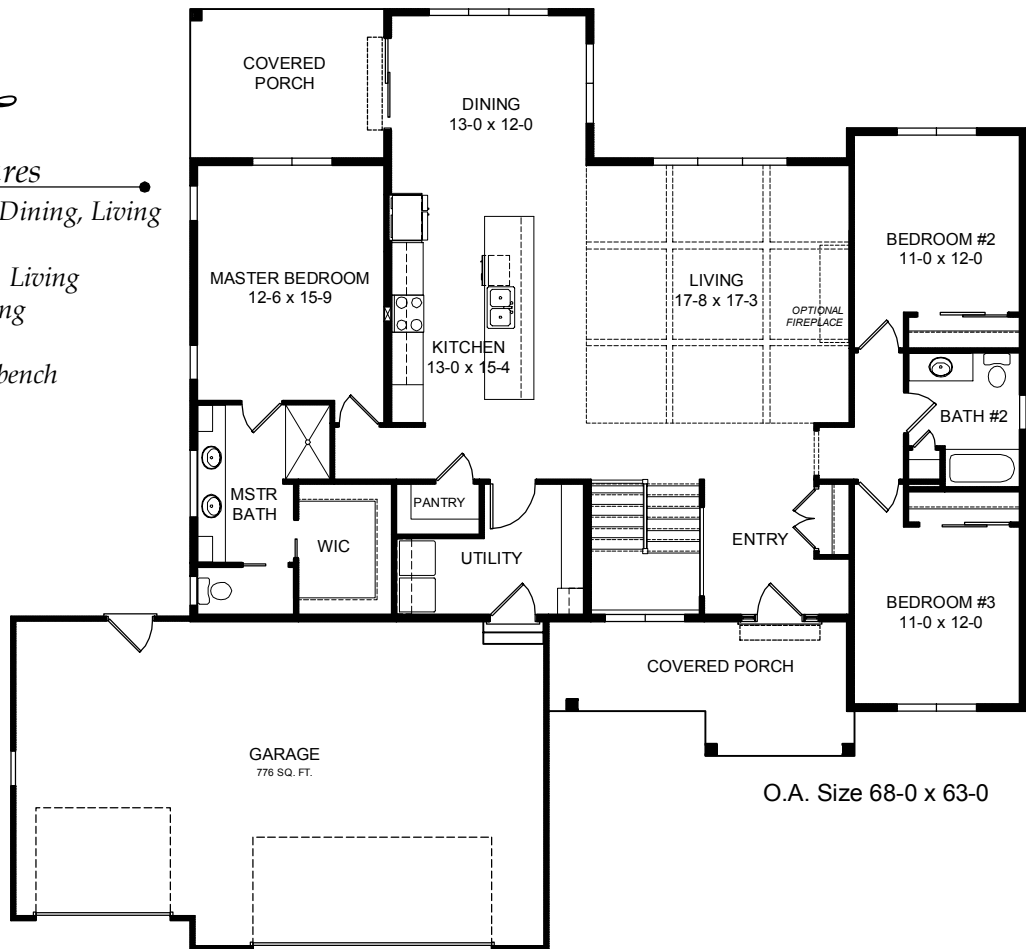

The

Elizabeth II

...another example of exceptional craftsmanship and timeless design

Special Features

- Open concept Kitchen, Dining, Living
- Split Bedroom Plan
- 9' 1st floor ceilings, 10' Living
- Living w/ Coffered ceiling
- Oversized windows
- First floor Laundry w/ bench
- 3-Car Garage
- 1972 Total Sq. Ft.