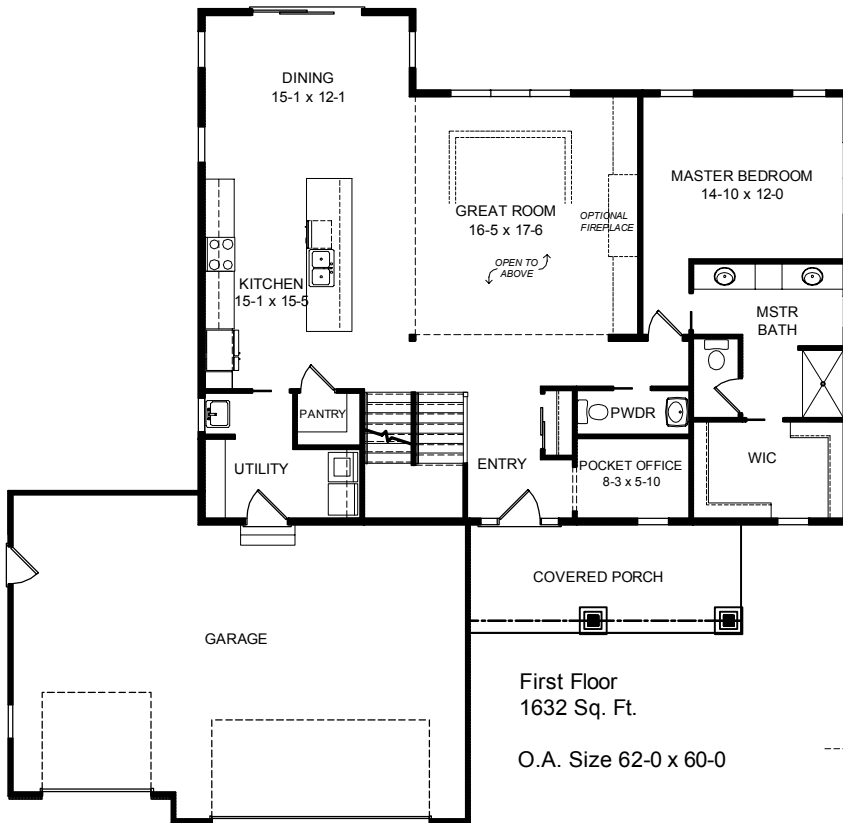

The

Greenwood

lenwood

...another example of exceptional craftsmanship and timeless design

Special Features

- Two Story/Vaulted Living
- 9' 1st floor ceilings
- Oversized windows
- Balcony overlooking Living area
- Master Bdrm Suite on 1st floor
- 1st floor Laundry & Mudroom
- 3-Car Garage
- 2287 Total Sq. Ft.