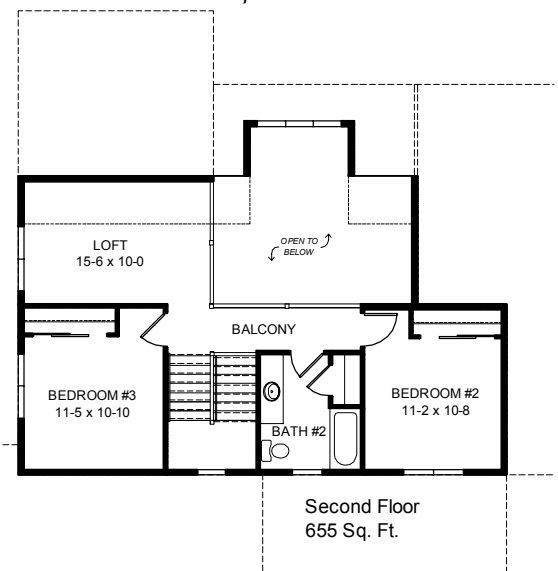

The

Greenwood

lenwood

...another example of exceptional craftsmanship and timeless design

Special Features

- Two Story/Vaulted Living
- 9' 1st floor ceilings
- Oversized windows
- Balcony overlooking Living area
- Master Bdrm Suite on 1st floor
- 1st floor Laundry & Mudroom
- 3-Car Garage
- 2287 Total Sq. Ft.