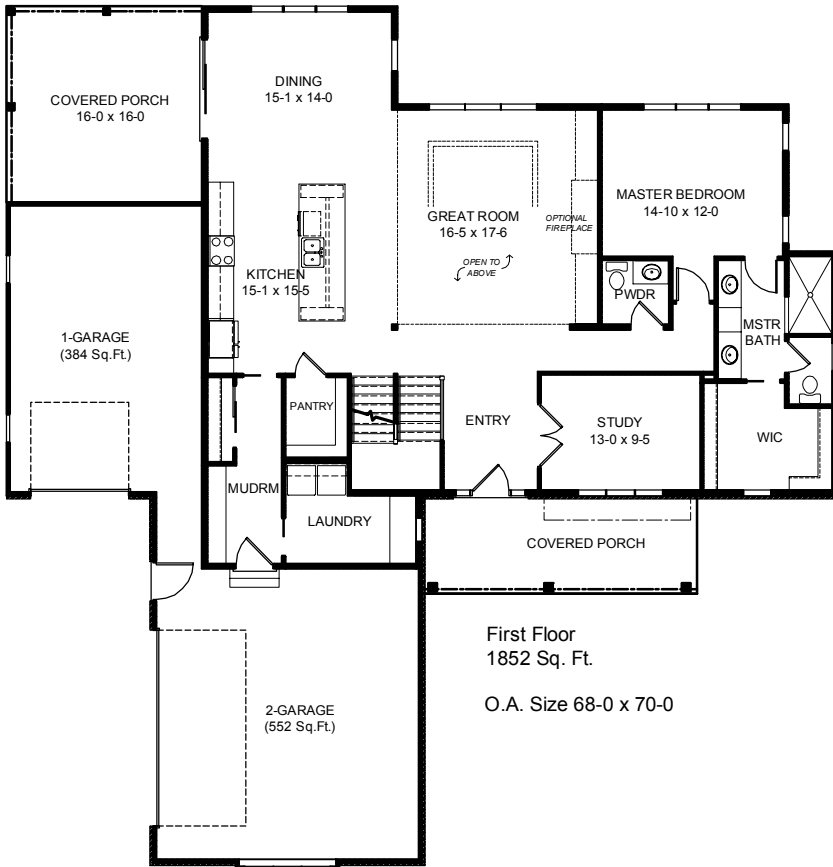

The

lenwood II

...another example of exceptional craftsmanship and timeless design

### Special Features

- Two Story/Vaulted Living
- 9' 1st floor ceilings
- Oversized windows
- Balcony overlooking Living area
- Master Bdrm Suite on 1st floor
- 1st floor Laundry & Mudroom
- 3-Car Garage
- 2552 Total Sq. Ft.