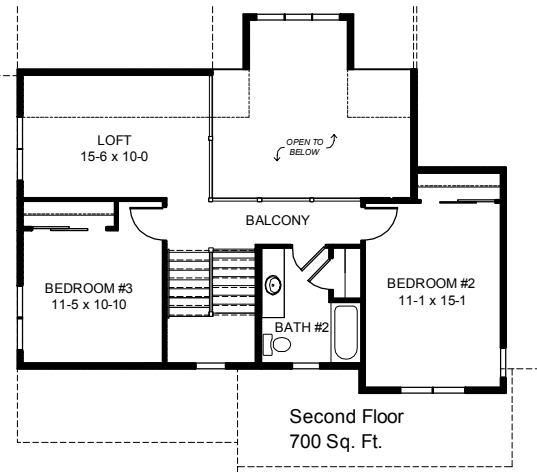

### Special Features

- Two Story/Vaulted Living
- 9' 1st floor ceilings
- Oversized windows
- Balcony overlooking Living area
- Master Bdrm Suite on 1st floor
- 1st floor Laundry & Mudroom
- 3-Car Garage
- 2552 Total Sq. Ft.