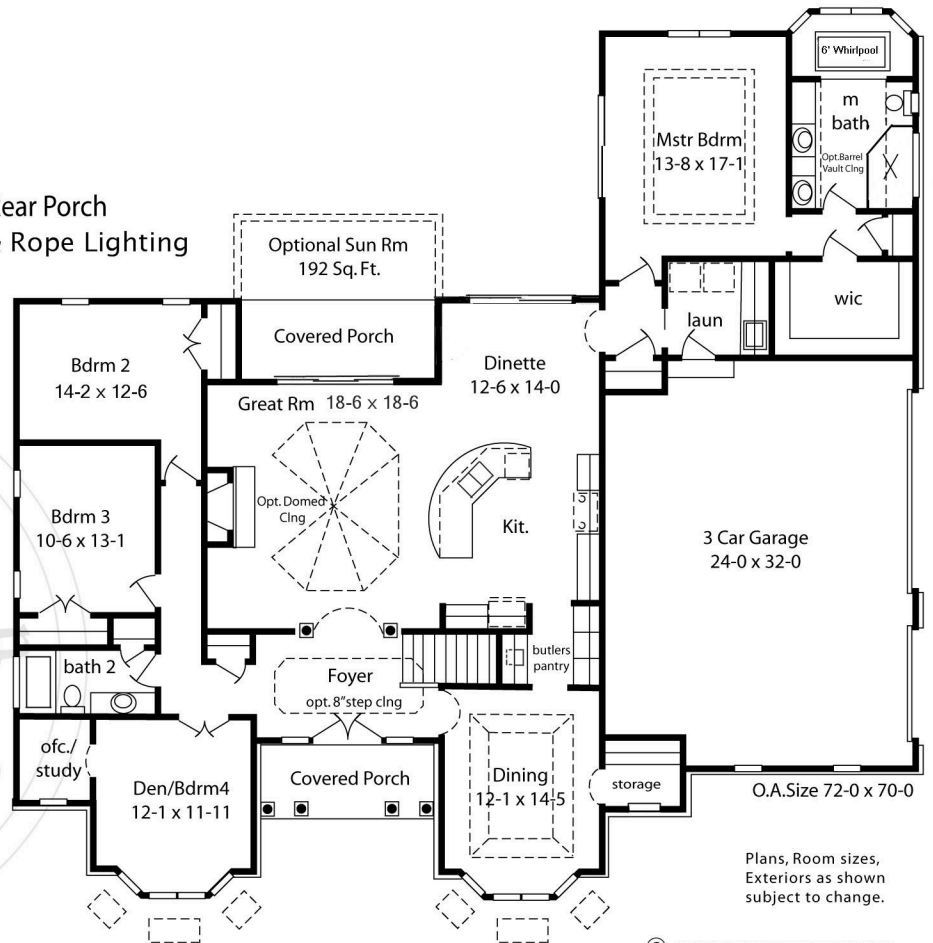

## Special Features

- Opt. Domed Ceiling In Living Room
- Large Great Rm, Dinette, Kit.
- Large 6' Wide Covered Front & 8' Wide Rear Porch
- Master Bedroom w/ Tray Ceiling & Rope Lighting
- 2652 Sq. Ft