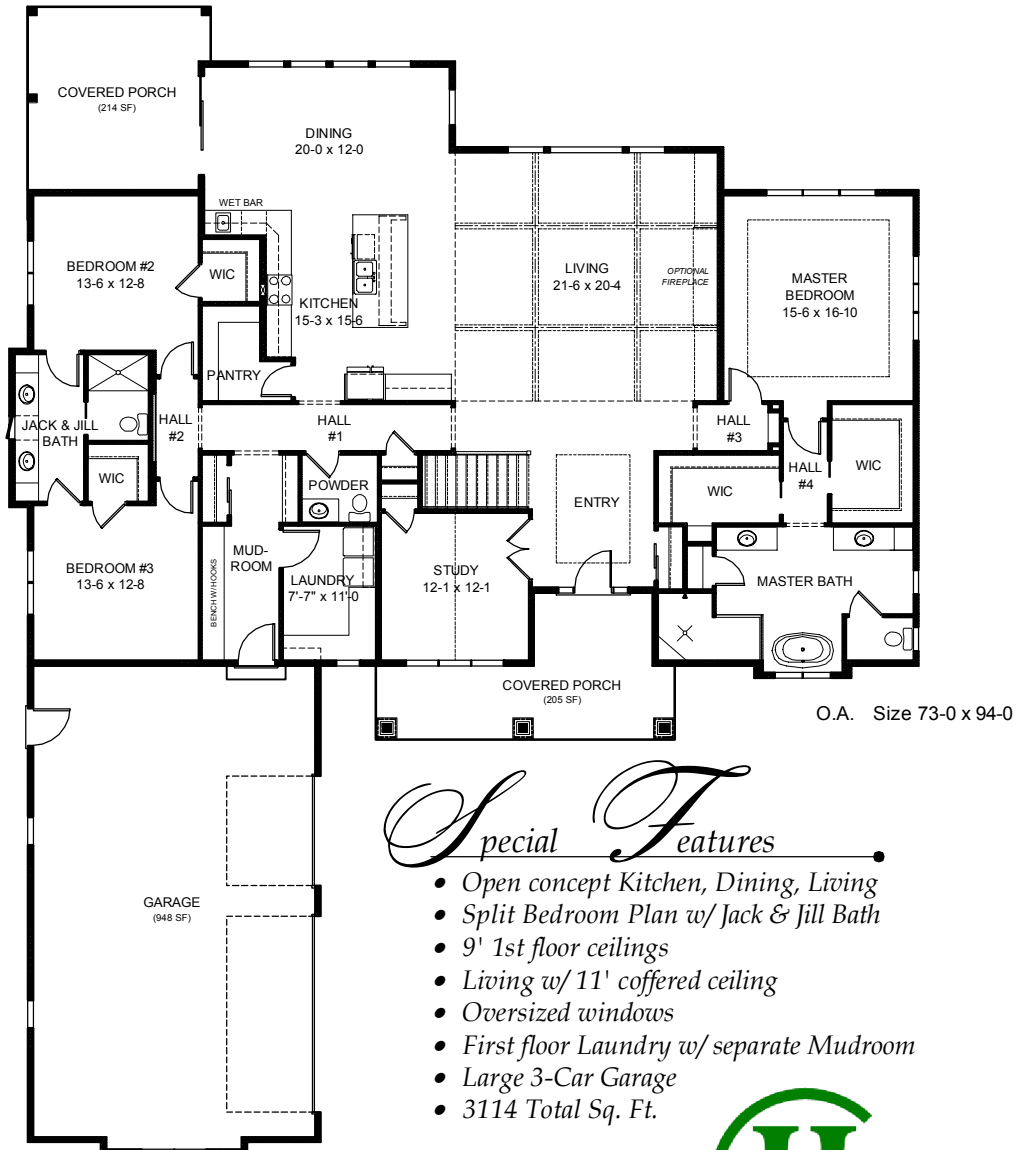

## Special Features

- Open concept Kitchen, Dining, Living
- Split Bedroom Plan w/ Jack & Jill Bath
- 9' 1st floor ceilings
- Living w/ 11' coffered ceiling
- Oversized windows
- First floor Laundry w/ separate Mudroom
- Large 3-Car Garage
- 3114 Total Sq. Ft.