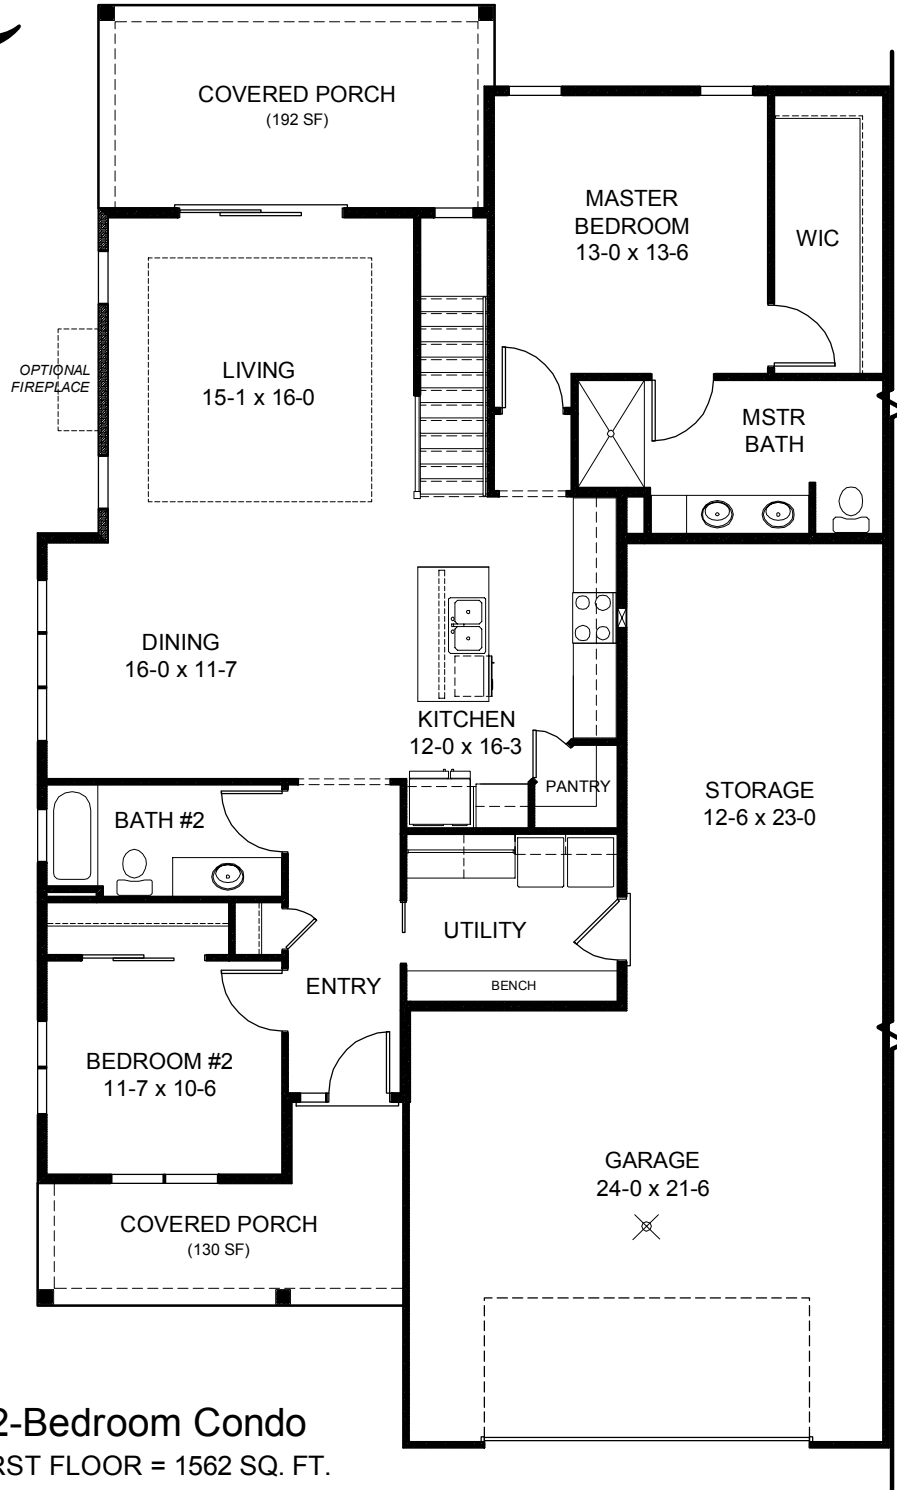

The

L

inden •

...another example of exceptional craftsmanship and timeless design

2-Bedroom Condo
FIRST FLOOR = 1562 SQ. FT.

Plans, room sizes, exteriors
as shown subject to change

Rev. 2019-0709

920-526-3600
www.hillcrestbuilders.com