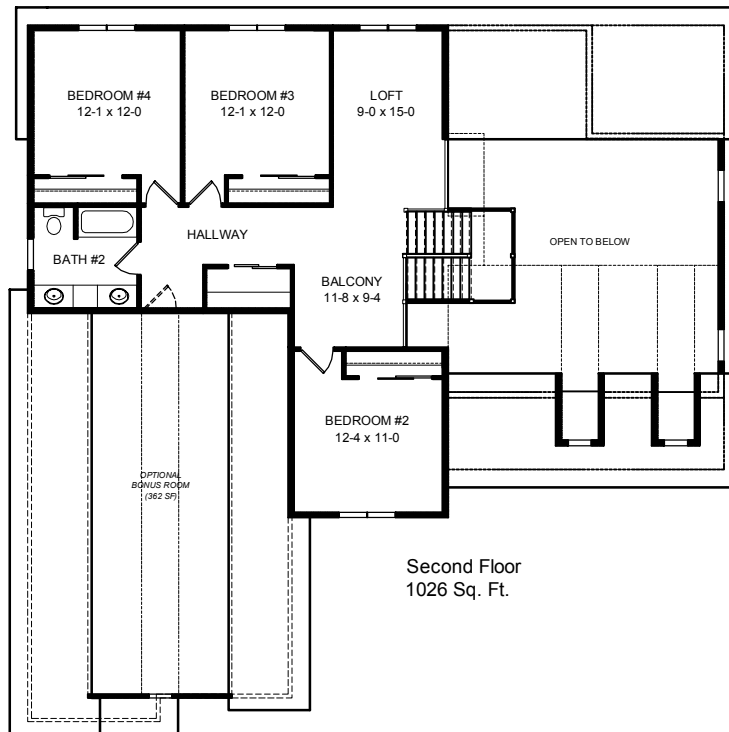

The

Montrose Manor

...another example of exceptional craftsmanship and timeless design

First Floor
1688 Sq. Ft.
O.A. Size 58-0 x 58-0

Second Floor
1026 Sq. Ft.

Special Features

- 9' 1st floor ceilings
- Oversized windows
- Balcony overlooking Living area
- Master Bdrm Suite on 1st floor
- 4-Bedrooms
- 1st floor Laundry & Mudroom
- 3-Car Garage
- 2714 Total Sq. Ft.