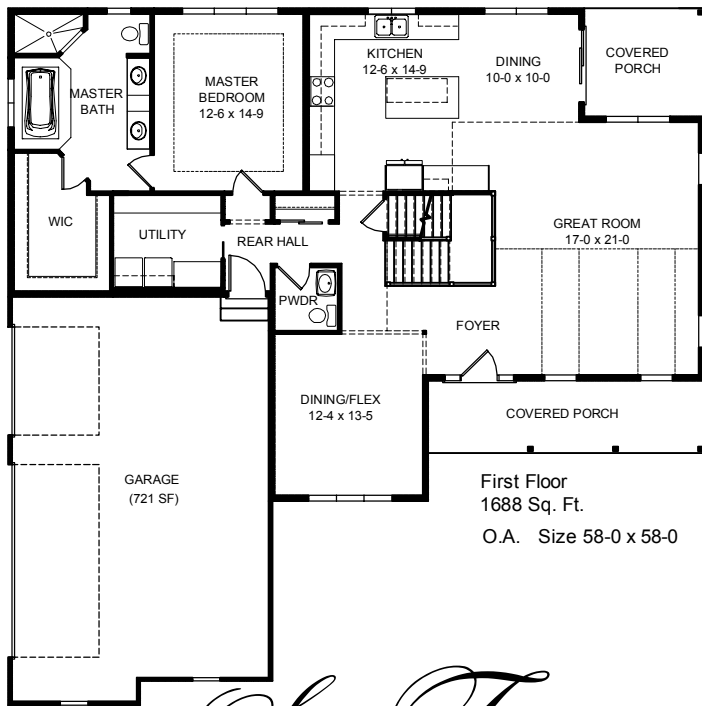

The

Montrose Manor

...another example of exceptional craftsmanship and timeless design

First Floor
1688 Sq. Ft.
O.A. Size 58-0 x 58-0

Second Floor
1026 Sq. Ft.

Special Features

- 9' 1st floor ceilings
- Oversized windows
- Balcony overlooking Living area
- Master Bdrm Suite on 1st floor
- 4-Bedrooms
- 1st floor Laundry & Mudroom
- 3-Car Garage
- 2714 Total Sq. Ft.