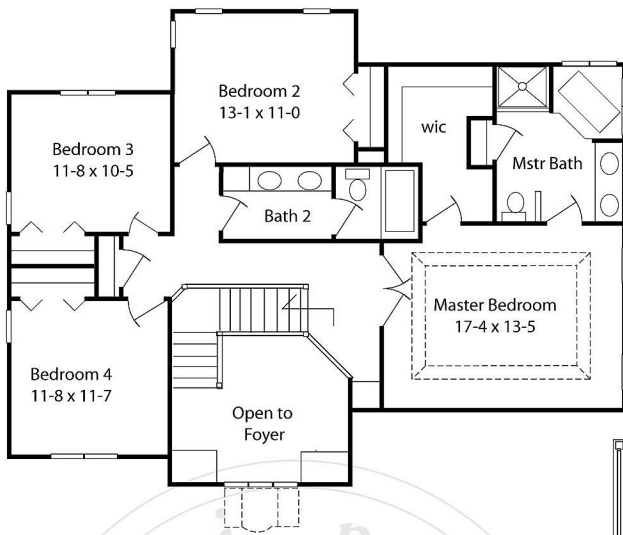

## Special Features

- Large Family Room w/ 2 way Fireplace
  - Gourmet Kit w/ Hearth Room
  - Master Bedroom Suite w/ Whirlpool
  - 1st Floor Laundry
  - 4 Bedrooms
- 2455 Sq. Ft.

Plans, Room sizes,  
Exteriors as shown  
subject to change.