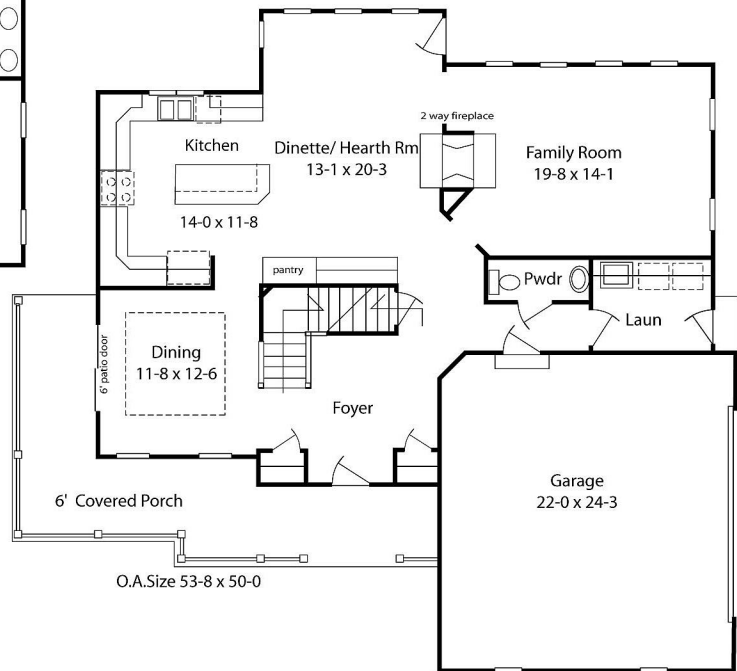

## Special Features

- Large Family Room w/ 2 way Fireplace
  - Gourmet Kit w/ Hearth Room
  - Master Bedroom Suite w/ Whirlpool
  - 1st Floor Laundry
  - 4 Bedrooms
- 2455 Sq. Ft.

Plans, Room sizes,  
Exteriors as shown  
subject to change.