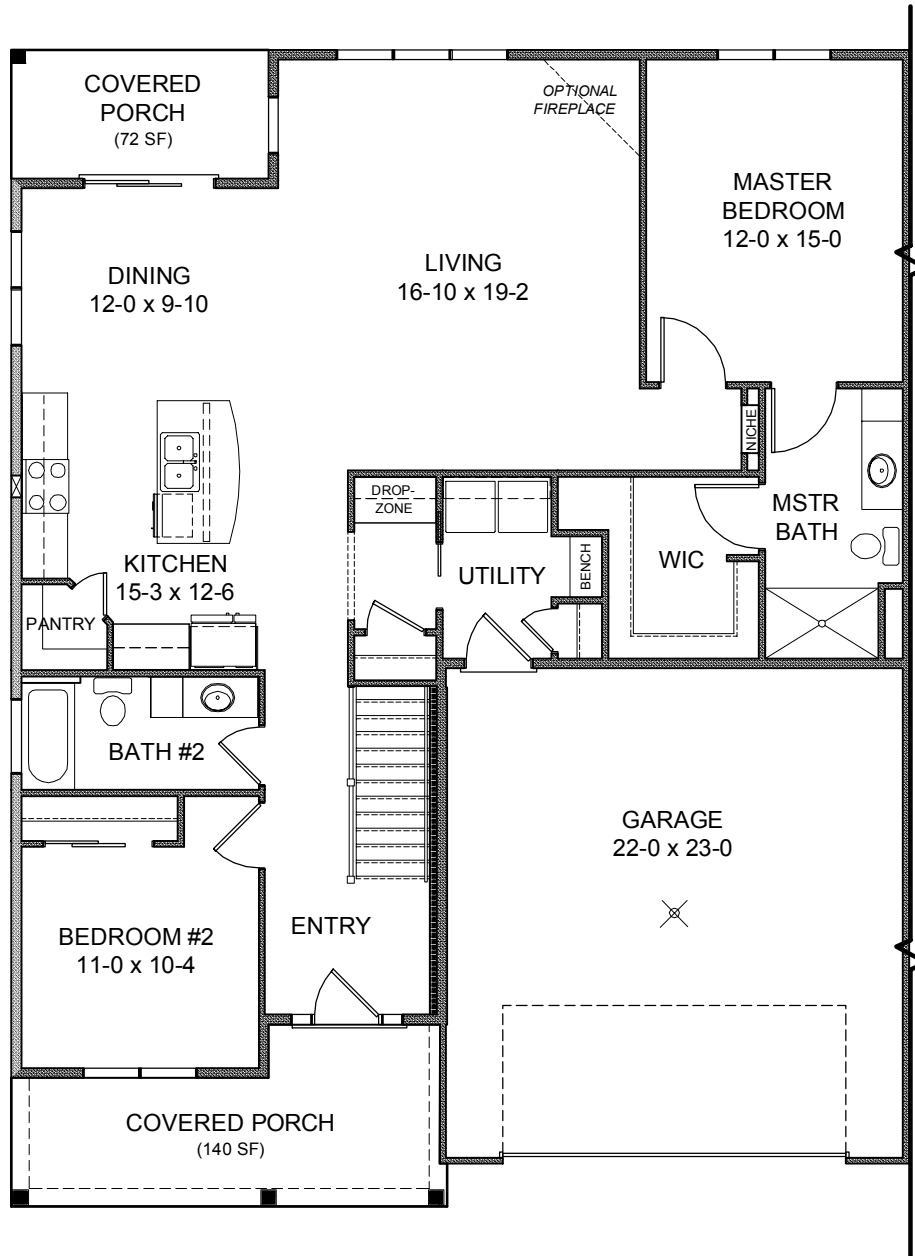

The Rivermor

...another example of exceptional craftsmanship and timeless design

2-Bedroom Condo
FIRST FLOOR = 1505 SQ. FT.

Plans, room sizes, exteriors
as shown subject to change

Rev. 2019-0709

920-526-3600
www.hillcrestbuilders.com