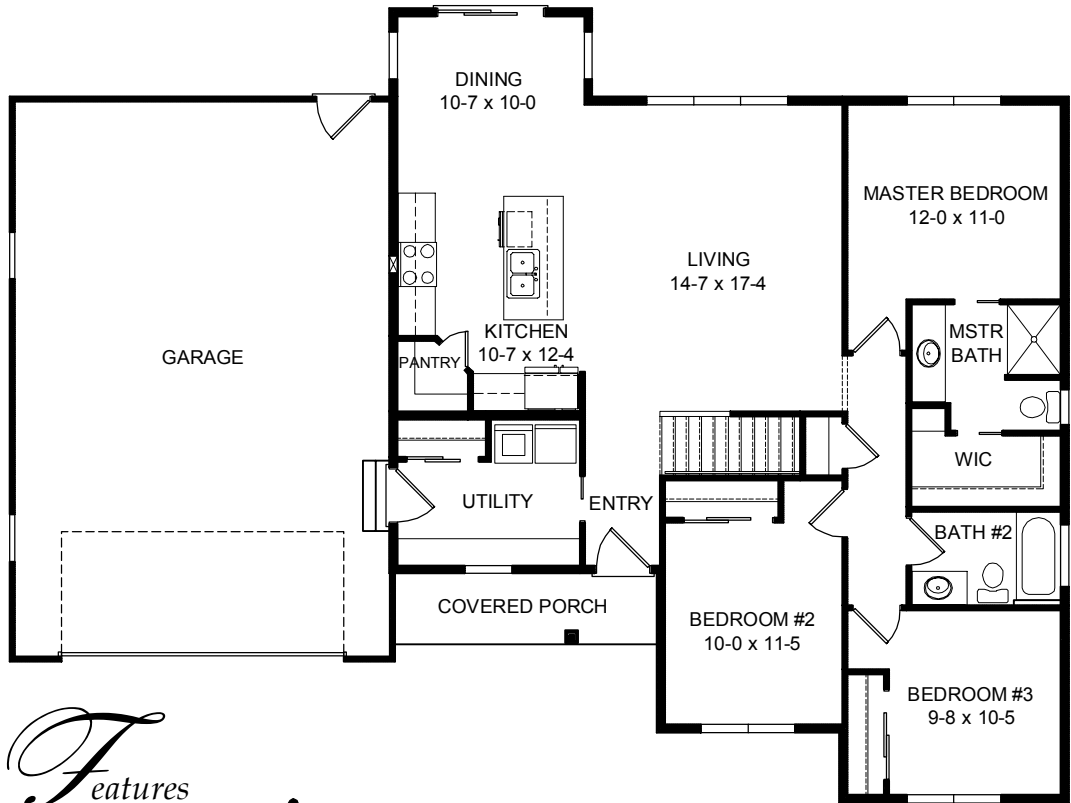

The

S

arah •

...another example of exceptional craftsmanship and timeless design

Special Features

- 9' 1st floor ceilings
- Oversized windows
- 1st floor Laundry & Mudroom
- 2 1/2 Car Garage
- 1359 Total Sq. Ft.

O.A. Size 60-0 x 45-0

Plans, room sizes, exteriors as shown subject to change

© COPY RIGHT HILLCREST BUILDERS 2016

920-526-3600

www.hillcrestbuilders.com