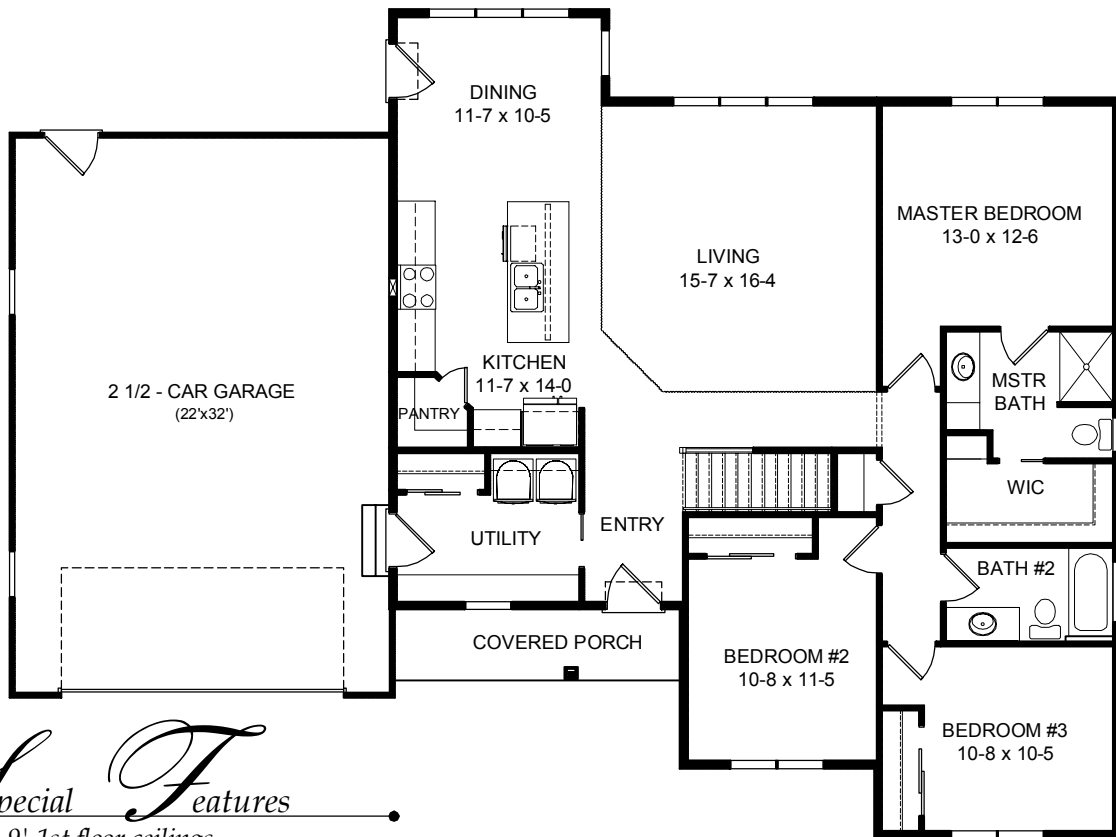

The

*Sarah II*

arah II •

...another example of exceptional craftsmanship and timeless design

O.A. Size 63-0 x 47-0

*Special Features*

- 9' 1st floor ceilings
- Oversized windows
- 1st floor Laundry & Mudroom
- 2 1/2 Car Garage
- 1547 Total Sq. Ft.