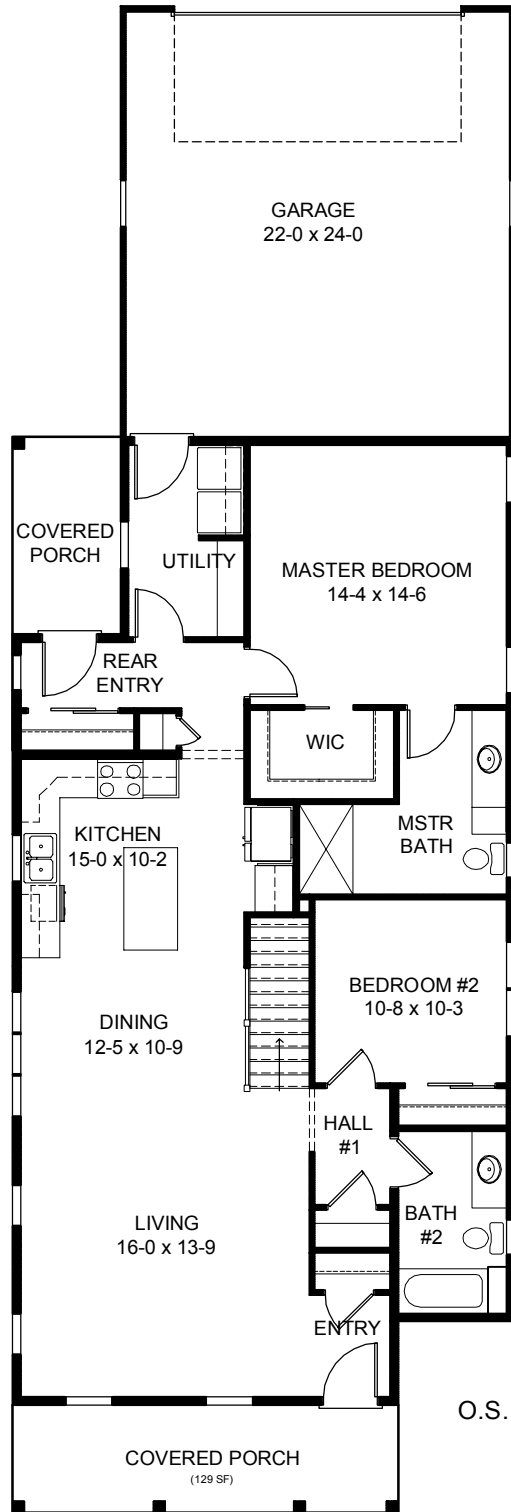

The

Springfield

•

...another example of exceptional craftsmanship and timeless design

Special Features

- 9' 1st floor ceilings
- Oversized windows
- 1st floor Laundry & Mudroom
- 2 Car Garage
- 1415 Total Sq. Ft.

Plans, room sizes, exteriors as shown subject to change

Rev. 2019-0912

920-526-3600

www.hillcrestbuilders.com