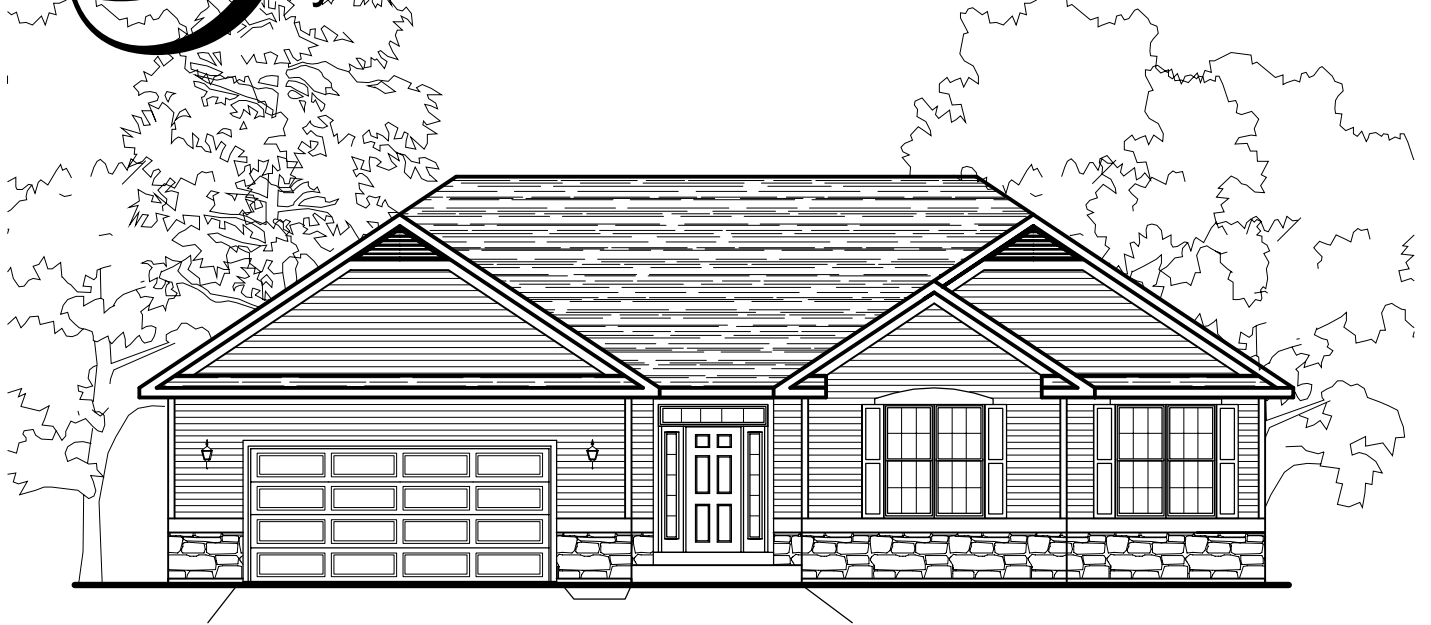

The *S*tyles

...another example of exceptional craftsmanship and timeless design

O.A. Size 58-0 x 50-6

Special Features

- 9' 1st floor ceilings
- Oversized windows
- 1st floor Laundry & Mudroom
- 2 1/2 Car Garage
- 1553 Total Sq. Ft.