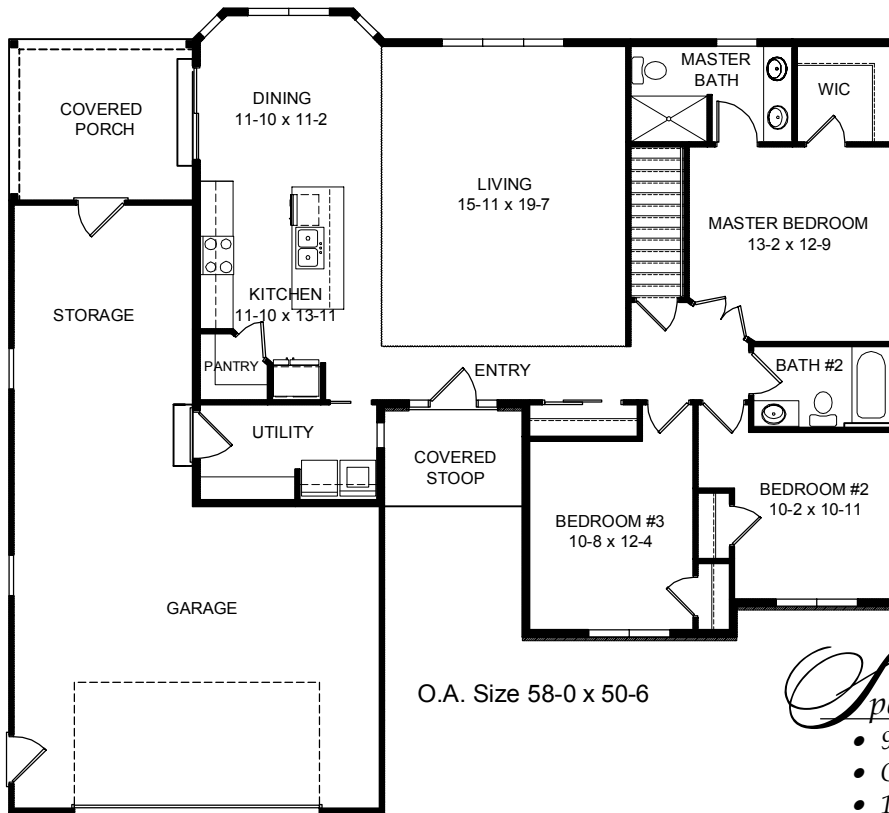

The *S*tyles

...another example of exceptional craftsmanship and timeless design

O.A. Size 58-0 x 50-6

Special Features

- 9' 1st floor ceilings
- Oversized windows
- 1st floor Laundry & Mudroom
- 2 1/2 Car Garage
- 1553 Total Sq. Ft.